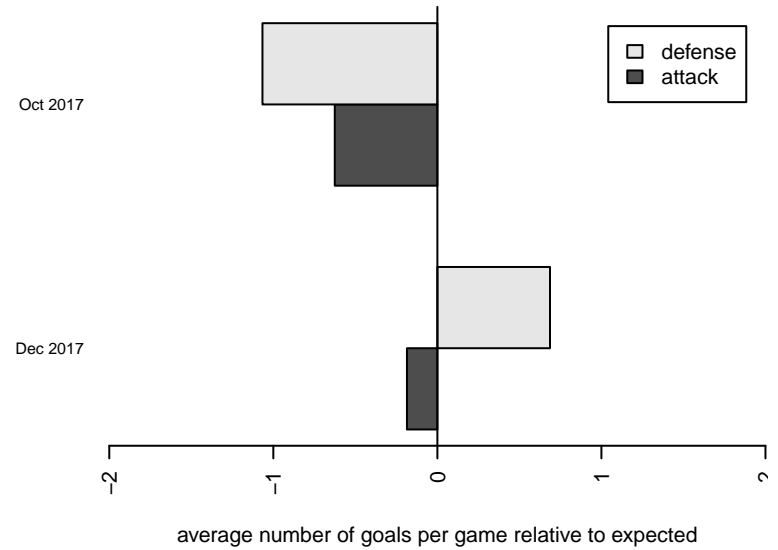

Venues played:  
 2017 RCL G03 8th G Fall  
 2017 RCL G03 Div 1  
 2017 Timbers Winter Showcase 2003 FWRL U

**Seattle United Copa G03**  
 Dots are actual minus expected GF (blue circles) and GA (red triangles).  
 Blue line is smoothed change in attack strength. Red is smoothed change in defense strength.

**attack and defense variance (black dot)  
relative to other teams  
and top 10 in region**

**attack and defense rating  
relative to others at age  
and all opponents in last 13 months**

**Performance relative to 13 month average**

**Performance relative to 13 month average**

<b>date</b>	<b>home</b>		<b>away</b>		<b>venue</b>	<b>pred.home</b>	<b>pred.away</b>
2018-01-28	Eastside FC Red G03	3	Seattle United Copa G03	0	2017 RCL G03 Div 1	1.64	0.31
2018-01-21	Seattle United Copa G03	0	GS Surf B G03	0	2017 RCL G03 Div 1	1.06	0.73
2017-12-10	Seattle United Copa G03	0	Indie Chicas Cyan G03	2	2017 Timbers Winter Showcase 2003 FWRL U	0.00	2.86
2017-12-09	GS Surf A G03	3	Seattle United Copa G03	0	2017 Timbers Winter Showcase 2003 FWRL U	2.31	0.49
2017-12-03	Seattle United Copa G03	1	WPFC Black G03	0	2017 RCL G03 Div 1	0.67	2.18
2017-12-02	WA Rush G03	1	Seattle United Copa G03	1	2017 RCL G03 Div 1	1.40	1.58
2017-11-05	Seattle United Copa G03	6	Blackhills FC Black G03	0	2017 RCL G03 8th G Fall	2.56	1.59
2017-10-22	GS Surf A G03	3	Seattle United Copa G03	0	2017 RCL G03 8th G Fall	2.31	0.49
2017-10-21	Three Rivers SC Black G03	2	Seattle United Copa G03	0	2017 RCL G03 8th G Fall	1.78	0.98
2017-10-15	Seattle United Copa G03	1	Crossfire Premier 8 G03	3	2017 RCL G03 8th G Fall	0.93	1.42
2017-10-01	Seattle United Copa G03	0	Eastside FC 8 B G03	5	2017 RCL G03 8th G Fall	1.09	3.22
2017-09-24	Eastside FC 8 A G03	2	Seattle United Copa G03	2	2017 RCL G03 8th G Fall	2.56	0.83