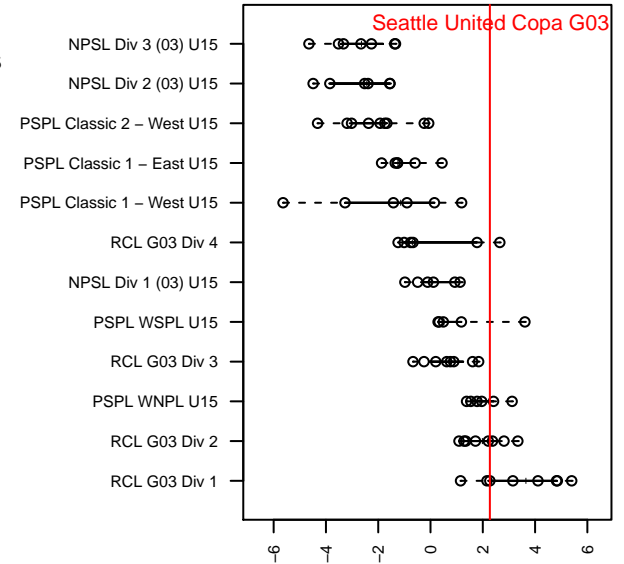

# Seattle United Copa G03

Seattle United Premier  
 Seattle, WA  
 G03 total strength=1582  
 attack=15.36 defense=14.69  
 fall league = RCL G03 Div 1

alt names used:  
 Seattle United 8 G03  
 SEATTLE UNITED COPA REIGN ACADEMY 2  
 Seattle United G03 Copa A

Venues played:  
 2017 RCL G03 8th G Fall  
 2017 RCL G03 Div 1  
 2017 Timbers Winter Showcase 2003 FWRL U

**Seattle United Copa G03**  
 Dots are actual minus expected GF (blue circles) and GA (red triangles).  
 Blue line is smoothed change in attack strength. Red is smoothed change in defense strength.

**attack and defense variance (black dot)  
relative to other teams  
and top 10 in region**

**attack and defense rating  
relative to others at age  
and all opponents in last 13 months**

**Performance relative to 13 month average**