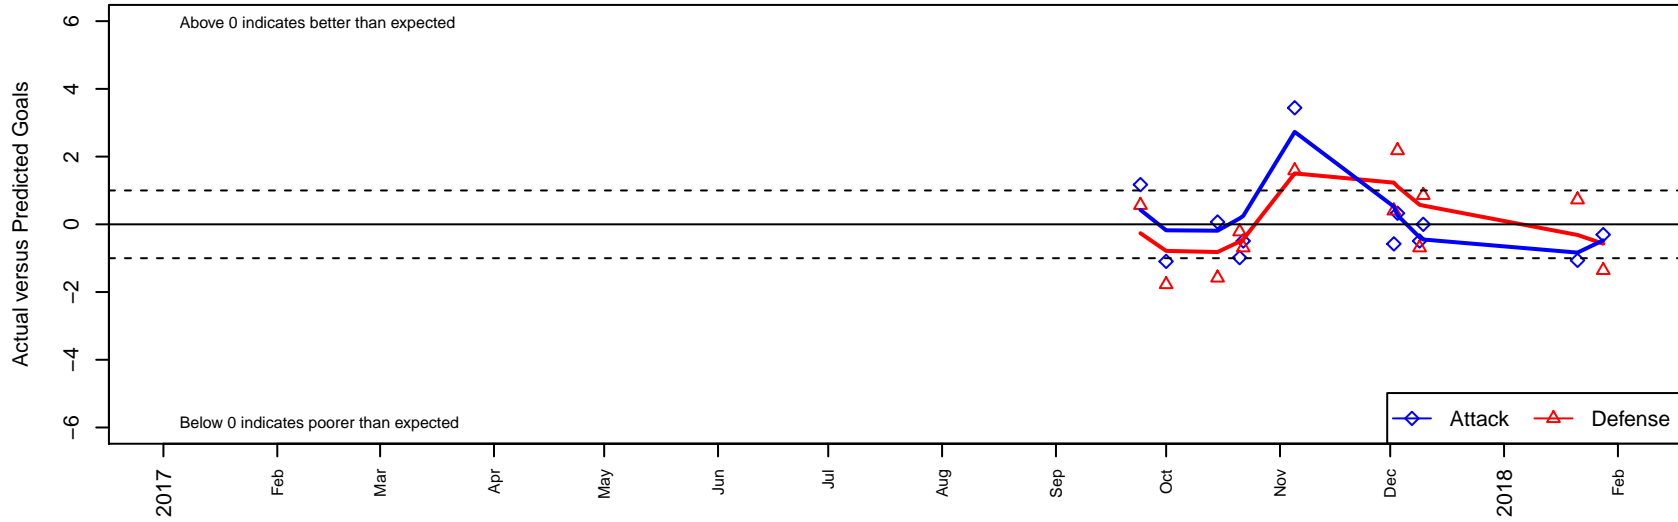

# Seattle United Copa G03

Seattle United Premier  
 Seattle, WA  
 G03 total strength=1582  
 attack=15.36 defense=14.69  
 fall league = RCL G03 Div 1

alt names used:  
 Seattle United 8 G03  
 SEATTLE UNITED COPA REIGN ACADEMY 2  
 Seattle United G03 Copa A

Venues played:  
 2017 RCL G03 8th G Fall  
 2017 RCL G03 Div 1  
 2017 Timbers Winter Showcase 2003 FWRL U

**Seattle United Copa G03**  
 Dots are actual minus expected GF (blue circles) and GA (red triangles).  
 Blue line is smoothed change in attack strength. Red is smoothed change in defense strength.

**attack and defense variance (black dot)  
relative to other teams  
and top 10 in region**

**attack and defense rating  
relative to others at age  
and all opponents in last 13 months**

**Performance relative to 13 month average**